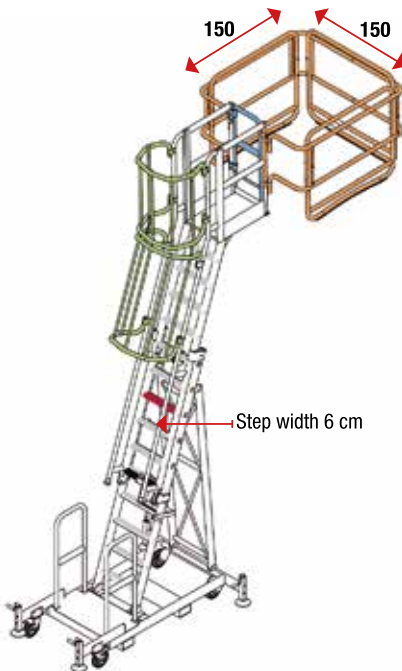

SPECIAL PRODUCTS

FOR VEHICLE LORRIES MAINTENANCE

GET DETAILS ON FARAONE.PL

GET DETAILS ON FARAONE.EU