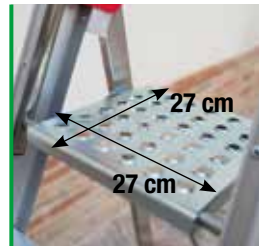

GET DETAILS ON FARAONE.EU

GET DETAILS ON FARAONE.PL