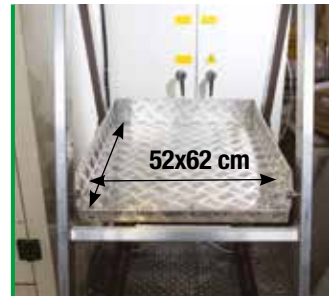

STANDARD

PROFESSIONAL PLATFORMS AND LADDERS