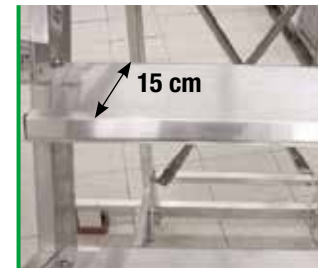

— PODEST MAGAZYNOWY PRZEJEZDNY SAMOBLOKUJĄCY
— МОБИЛЬНАЯ САМОБЛОКИРУЮЩАЯСЯ ПЛАТФОРМА ДЛЯ СКЛАДА
— FAHRBARE LAGERPLATTFORM MIT AUTOMATISCHER RADSELBSTVERRIEGELUNG
— RAKTÁRPODESZT KEREKES ÖNRETESZELŐ
— JÍZDNÍ, SAMOBLOKAČNÍ SKLADOVÁ PLOŠINA
— PLATFORMĂ DE STOCARE MOBILĂ ȘI SISTEM DE BLOCARE
— MOBILEE MAGAZIJNTRAP ZELFBLOKKEREND

GET DETAILS ON FARAONE.PL

GET DETAILS ON FARAONE.EU