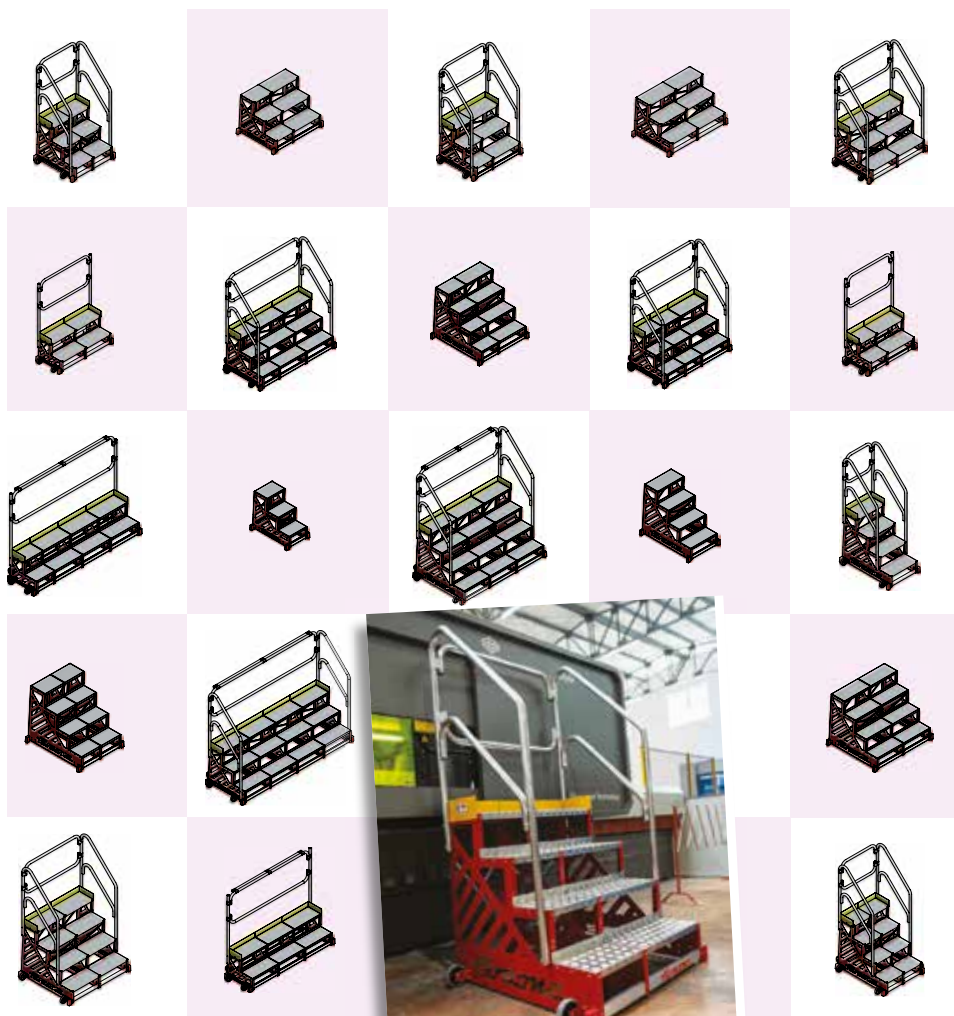

GET DETAILS ON FARAOE.PL

GET DETAILS ON FARAOE.EU

SPECIAL CONSTRUCTIONS