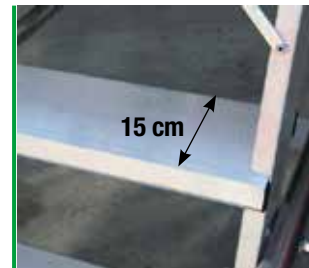

PODEST MAGAZYNOWY ПЛАТФОРМА ДЛЯ СКЛАДА LAGERPODESTTREPPEN UND LAGERPLATTFORMEN
RAKTÁRPODESZT SKLADOVÁ PLOŠINA PLATFORMA DE STOCARE MAGAZIJNTRAP

GET DETAILS ON FARAONE.PL

GET DETAILS ON FARAONE.EU

OPTIONAL HANDRAIL